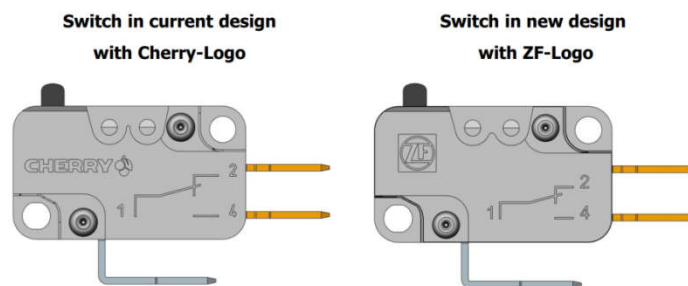

7. Scheduled date of introduction

With immediate effect

8. Customer information

For an interim period it is possible for both old and new versions to be shipped in parallel.

9. Example Images

Should you have any further questions, please feel free to contact us.

Best regards

ZF Friedrichshafen AG

Business Unit Electronic Systems